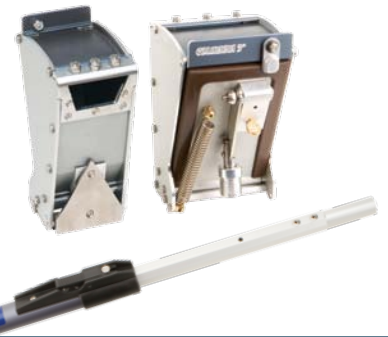

Columbia Taping Tools, Ltd.
#1-5508 Production Blvd.
Surrey, B.C. V3S 8P5 Canada

1.800.663.8121
support@columbiatools.com | columbiatools.com