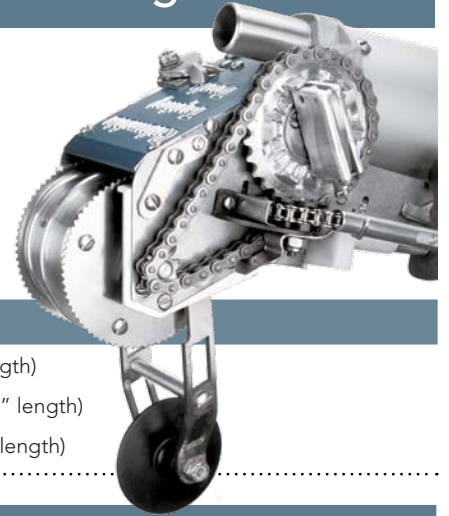

Leaders in Commercial Grade Taping & Finishing Tools

INNOVATION

Our Taper has been specifically designed to run at peak performance in the most demanding commercial environments, where daily punishment and abuse are run of the mill.

Item No.	Automatic Tapers
TAPER	Columbia Automatic Taper (53" length)
TAPER-S	Columbia Mini Automatic Taper (24" length)
TAPER-L	Columbia XL Automatic Taper (72" length)

Item No.	Corner Roller & Handles
CR	Columbia Corner Roller
CRH	Columbia 4' (1.2192m) Corner Roller Handle
CREXT	Columbia ReachLine 3'-5' (0.9144m - 1.524m) Extendible Corner Roller Handle
CREXTL	Columbia ReachLine 4'-8' (1.2192m - 2.4384m) Extendible Corner Roller Handle

Item No.	Angle Heads & Handles
2CF	Columbia 2" (50.8mm) Angle Head
2.5CF	Columbia 2.5" (63.5mm) Angle Head
3CF	Columbia 3" (76.19mm) Angle Head
3CFW	Columbia 3" (76.19mm) Angle Head w/ Wheels
3.5CF	Columbia 3.5" (88.89mm) FatHead Angle Head
CFH	Columbia 4' (1.2192m) Corner Flusher Handle
AHEXT	Columbia ReachLine 3'-5' (0.9144m - 1.524m) Extendible Angle Head Handle
AHEXTL	Columbia ReachLine 4'-8' (1.2192m - 2.4384m) Extendible Angle Head Handle